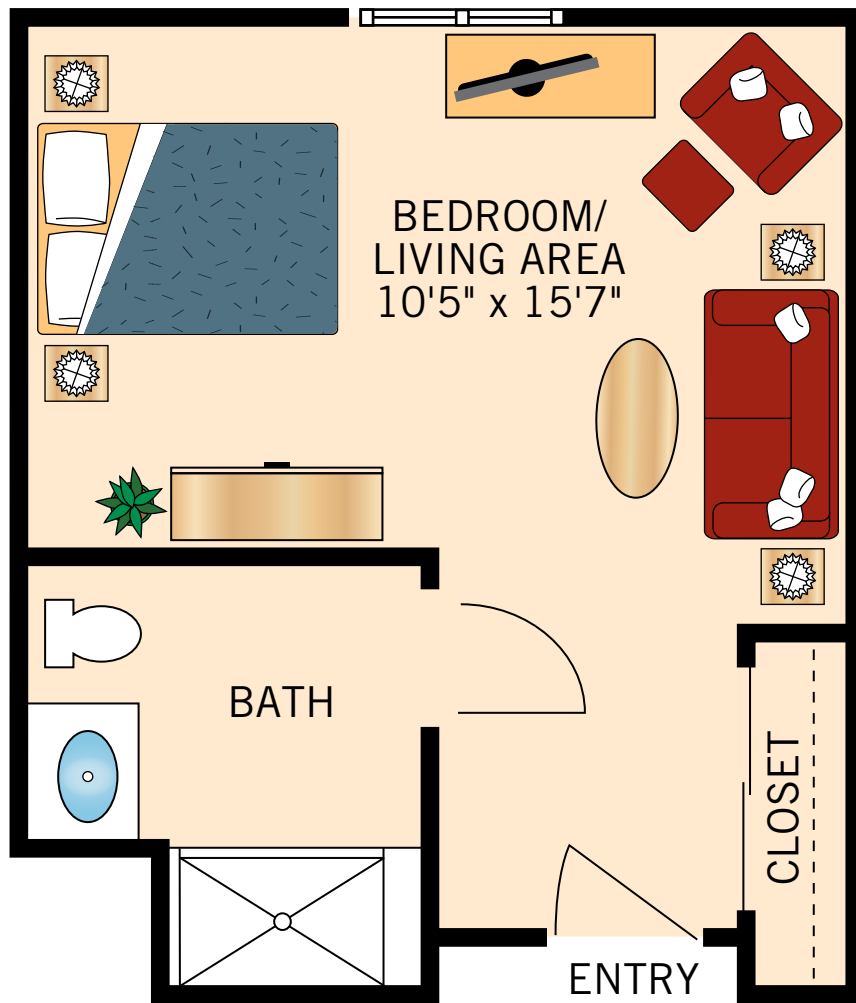

MEMORY CARE

ASPEN
STUDIO
305 Square Feet

Floor plans are not to scale and are shown for comparative purposes only.
Actual apartment floor plans may have minor variations.

604 E Hillcrest Drive | Indianola, IA 50125 | P: 1-515-961-1924 | VintageHillsSenior.com

MEMORY CARE

ELM
DELUXE STUDIO
388 Square Feet

Floor plans are not to scale and are shown for comparative purposes only.
Actual apartment floor plans may have minor variations.

MEMORY CARE

SPRUCE

ONE BEDROOM ONE BATH

752 Square Feet

Floor plans are not to scale and are shown for comparative purposes only.
Actual apartment floor plans may have minor variations.