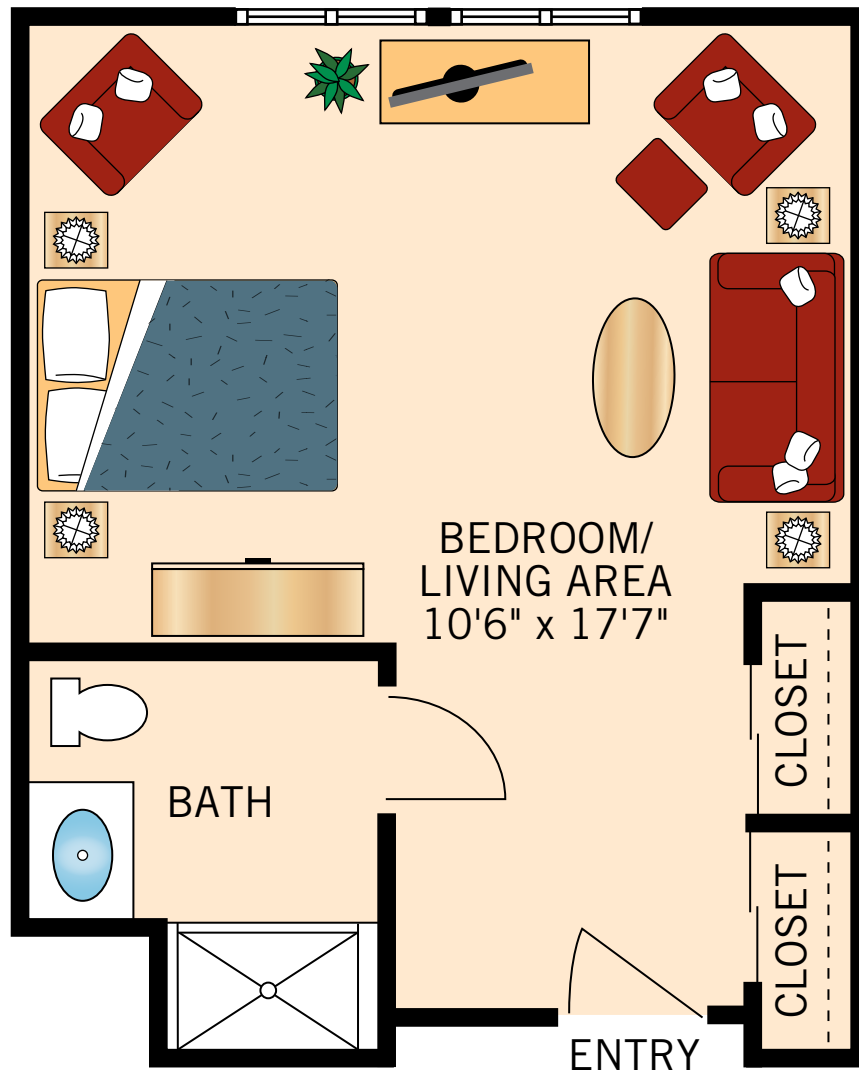

MEMORY CARE

ASPEN
STUDIO
305 Square Feet

Floor plans are not to scale and are shown for comparative purposes only.
Actual apartment floor plans may have minor variations.

604 E Hillcrest Drive | Indianola, IA 50125 | P: 1-515-961-1924 | VintageHillsSenior.com

MEMORY CARE

ELM
DELUXE STUDIO
388 Square Feet

Floor plans are not to scale and are shown for comparative purposes only.
Actual apartment floor plans may have minor variations.

MEMORY CARE

SPRUCE

ONE BEDROOM ONE BATH

752 Square Feet

Floor plans are not to scale and are shown for comparative purposes only.
Actual apartment floor plans may have minor variations.