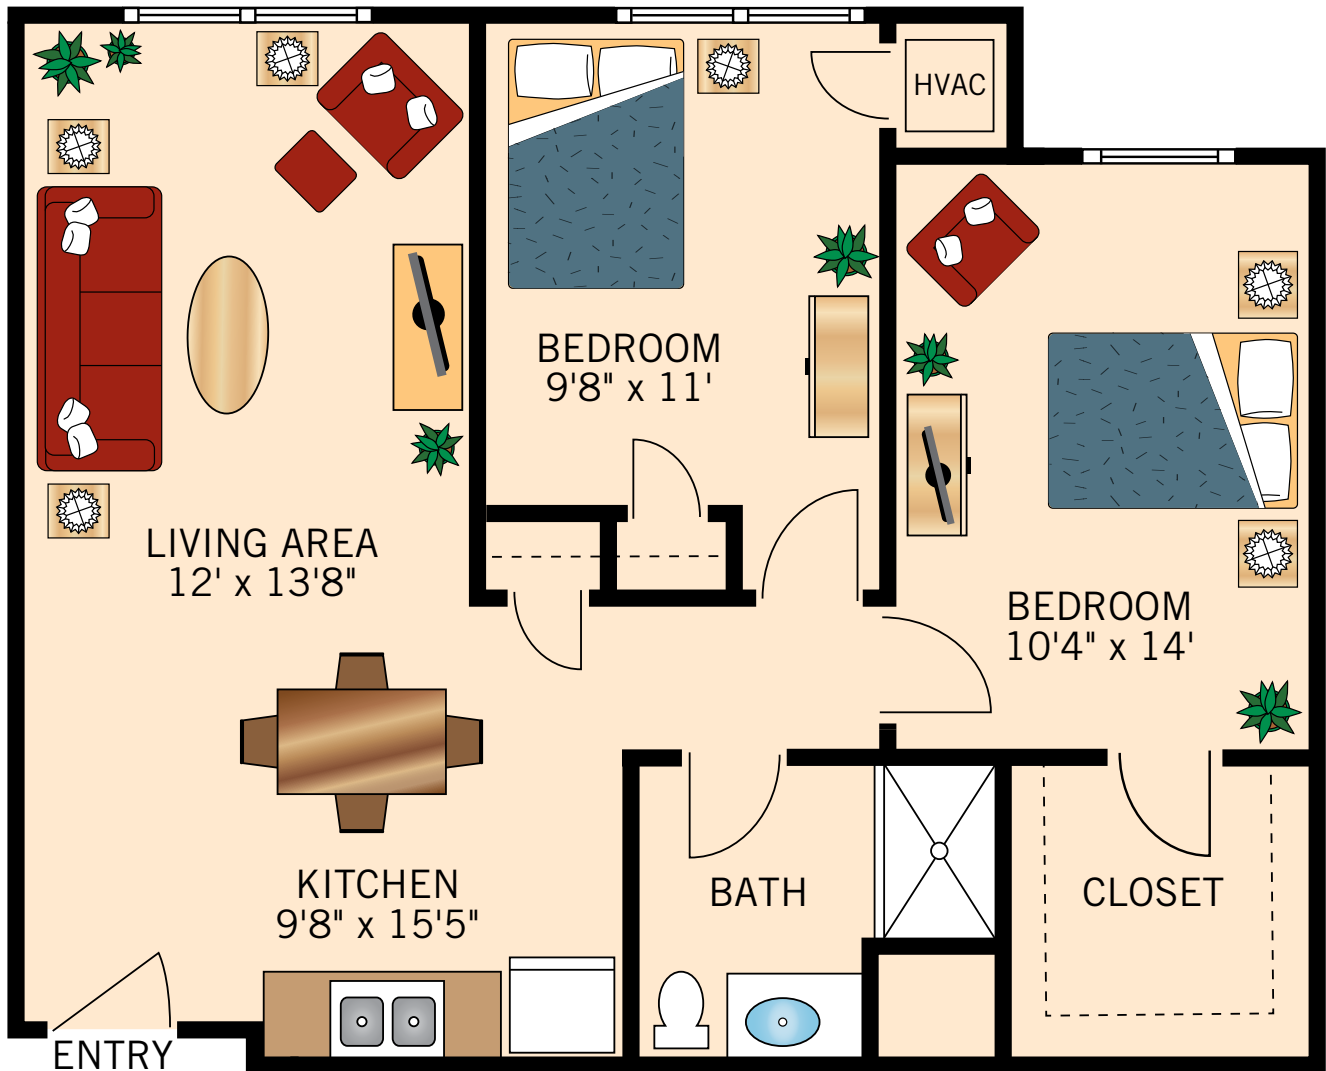

ASSISTED LIVING

ASH

ONE BEDROOM ONE BATH

620 Square Feet

Floor plans are not to scale and are shown for comparative purposes only.
Actual apartment floor plans may have minor variations.

ASSISTED LIVING

BIRCH

ASSISTED LIVING

WALNUT

ONE BEDROOM ONE BATH

718 Square Feet

Floor plans are not to scale and are shown for comparative purposes only.
Actual apartment floor plans may have minor variations.

604 E Hillcrest Drive | Indianola, IA 50125 | P: 1-515-961-1924 | VintageHillsSenior.com

ASSISTED LIVING

MAPLE

TWO BEDROOM ONE BATH

766 Square Feet

Floor plans are not to scale and are shown for comparative purposes only.
Actual apartment floor plans may have minor variations.

604 E Hillcrest Drive | Indianola, IA 50125 | P: 1-515-961-1924 | VintageHillsSenior.com

ASSISTED LIVING

CEDAR

TWO BEDROOM ONE BATH

813 Square Feet

Floor plans are not to scale and are shown for comparative purposes only.
Actual apartment floor plans may have minor variations.

604 E Hillcrest Drive | Indianola, IA 50125 | P: 1-515-961-1924 | VintageHillsSenior.com