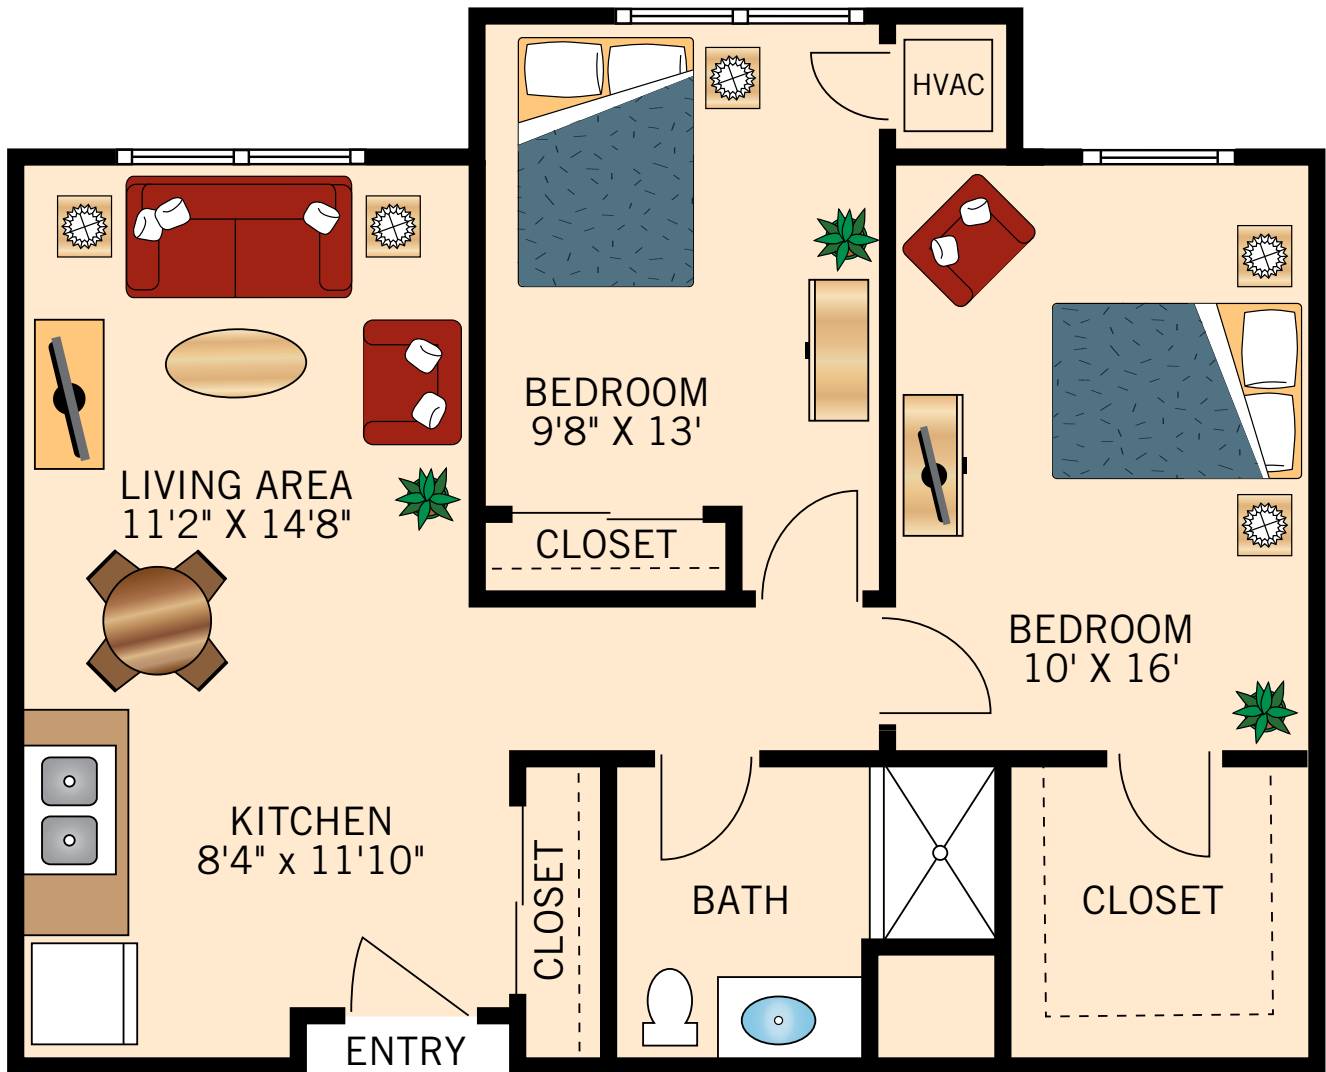

ASSISTED LIVING

ASH

ONE BEDROOM ONE BATH

620 Square Feet

Floor plans are not to scale and are shown for comparative purposes only.
Actual apartment floor plans may have minor variations.

ASSISTED LIVING

BIRCH

ONE BEDROOM ONE BATH

695 Square Feet

Floor plans are not to scale and are shown for comparative purposes only.
Actual apartment floor plans may have minor variations.

604 E Hillcrest Drive | Indianola, IA 50125 | P: 1-515-961-1924 | VintageHillsSenior.com

ASSISTED LIVING

WALNUT

ONE BEDROOM ONE BATH

718 Square Feet

Floor plans are not to scale and are shown for comparative purposes only.
Actual apartment floor plans may have minor variations.

604 E Hillcrest Drive | Indianola, IA 50125 | P: 1-515-961-1924 | VintageHillsSenior.com

ASSISTED LIVING

MAPLE

TWO BEDROOM ONE BATH

766 Square Feet

Floor plans are not to scale and are shown for comparative purposes only.
Actual apartment floor plans may have minor variations.

604 E Hillcrest Drive | Indianola, IA 50125 | P: 1-515-961-1924 | VintageHillsSenior.com